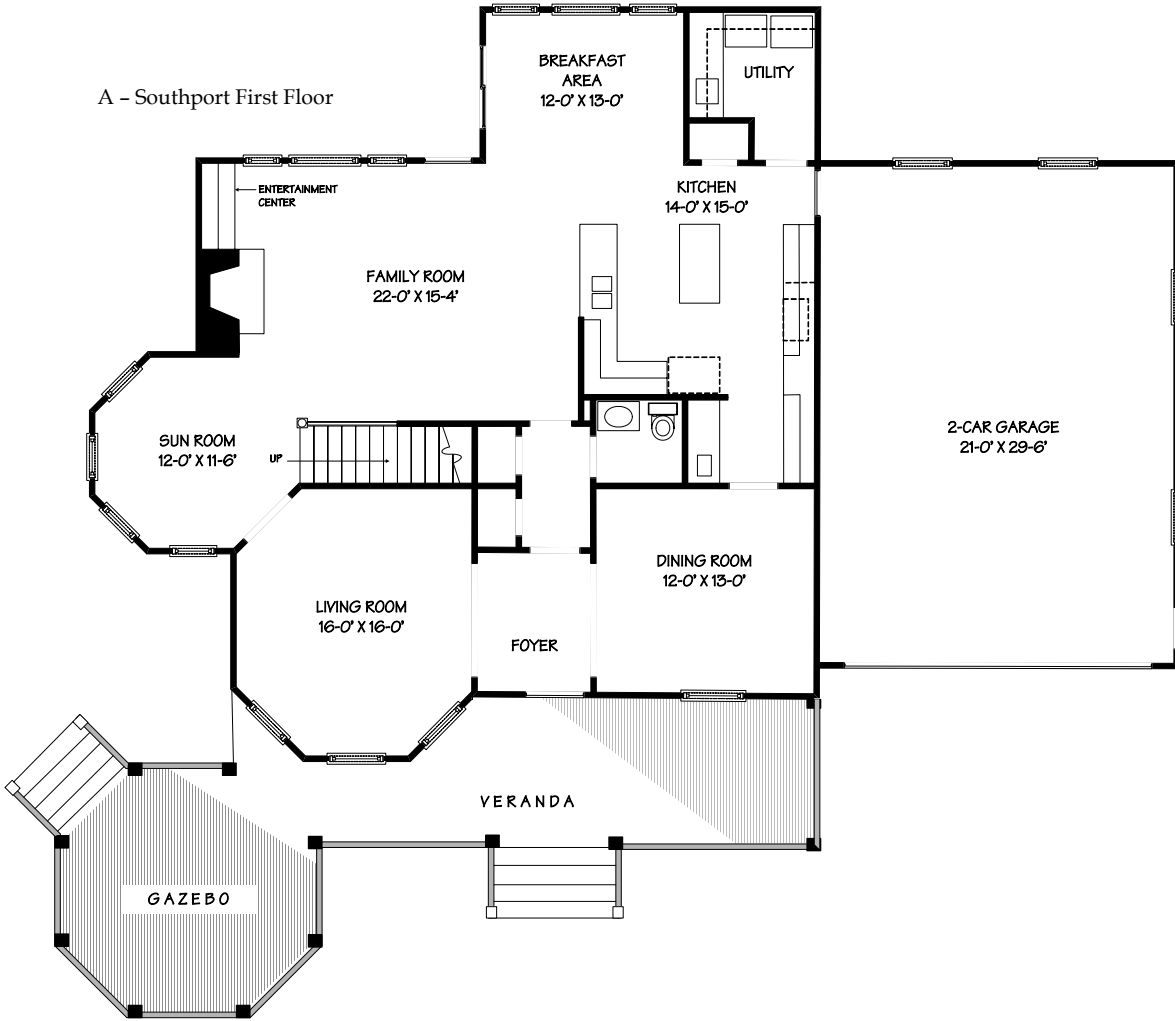

Specifications:

Square Footage	3131	Laundry	First Floor
Bedrooms	4	Garage	2-car attached
Bathrooms	4 total (3 full, 1 half)		
Master Location	2nd Floor	Width	67
Fireplaces	2	Depth	61

Optional Third Floor Bonus Room

A - Southport First Floor

B - Southport Second Floor

C - Southport Third Floor