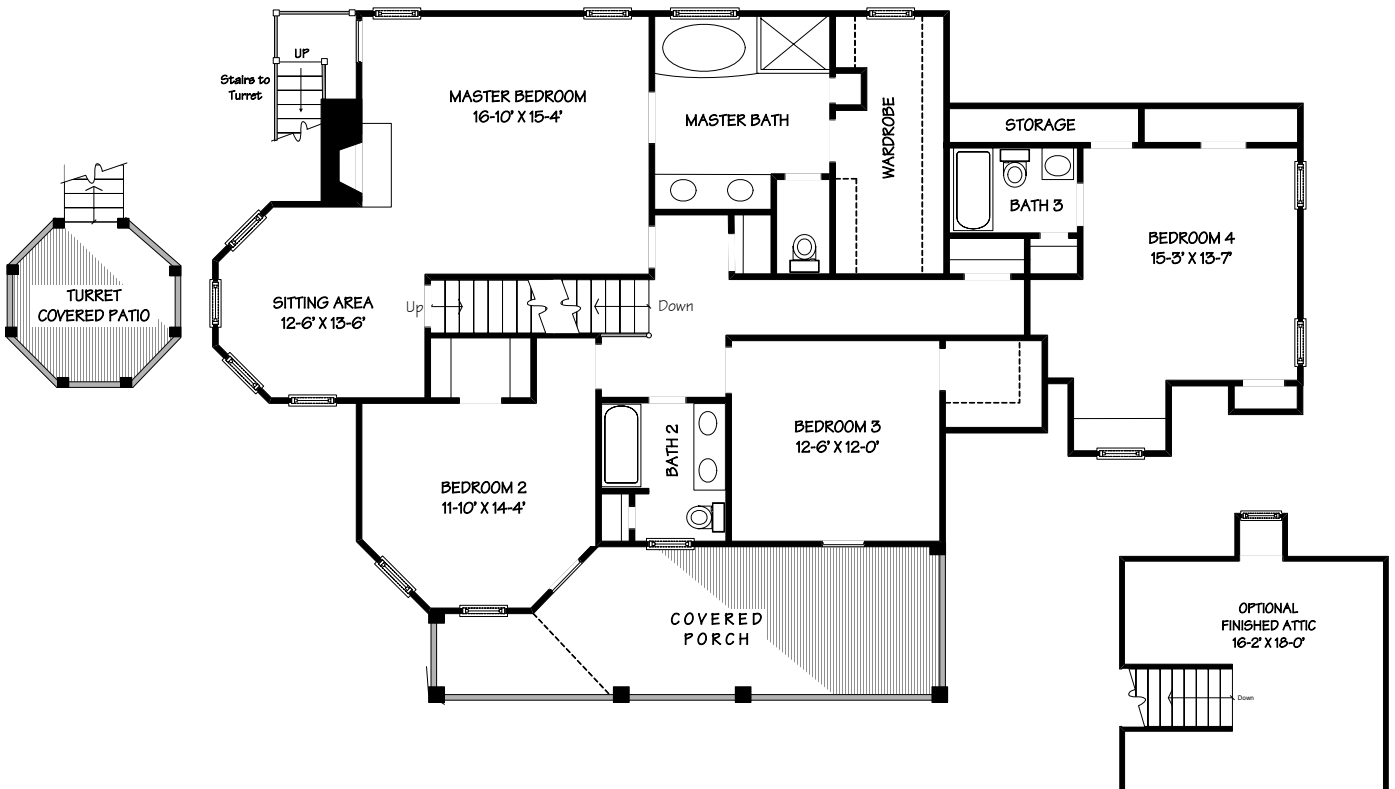

Specifications:

Square Footage	3131	Laundry	First Floor
Bedrooms	4	Garage	2-car attached
Bathrooms	4 total (3 full, 1 half)		
Master Location	2nd Floor	Width	67
Fireplaces	2	Depth	61

Optional Third Floor Bonus Room

A - Southport First Floor

B - Southport Second Floor

C - Southport Third Floor